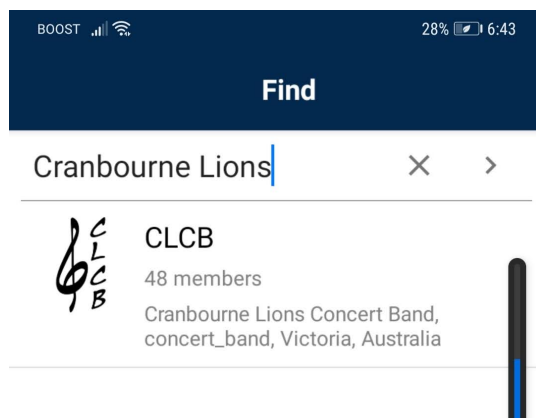

Once downloaded, create a free account

Find "Cranbourne Lions Concert Band" (CCLB) and request to join